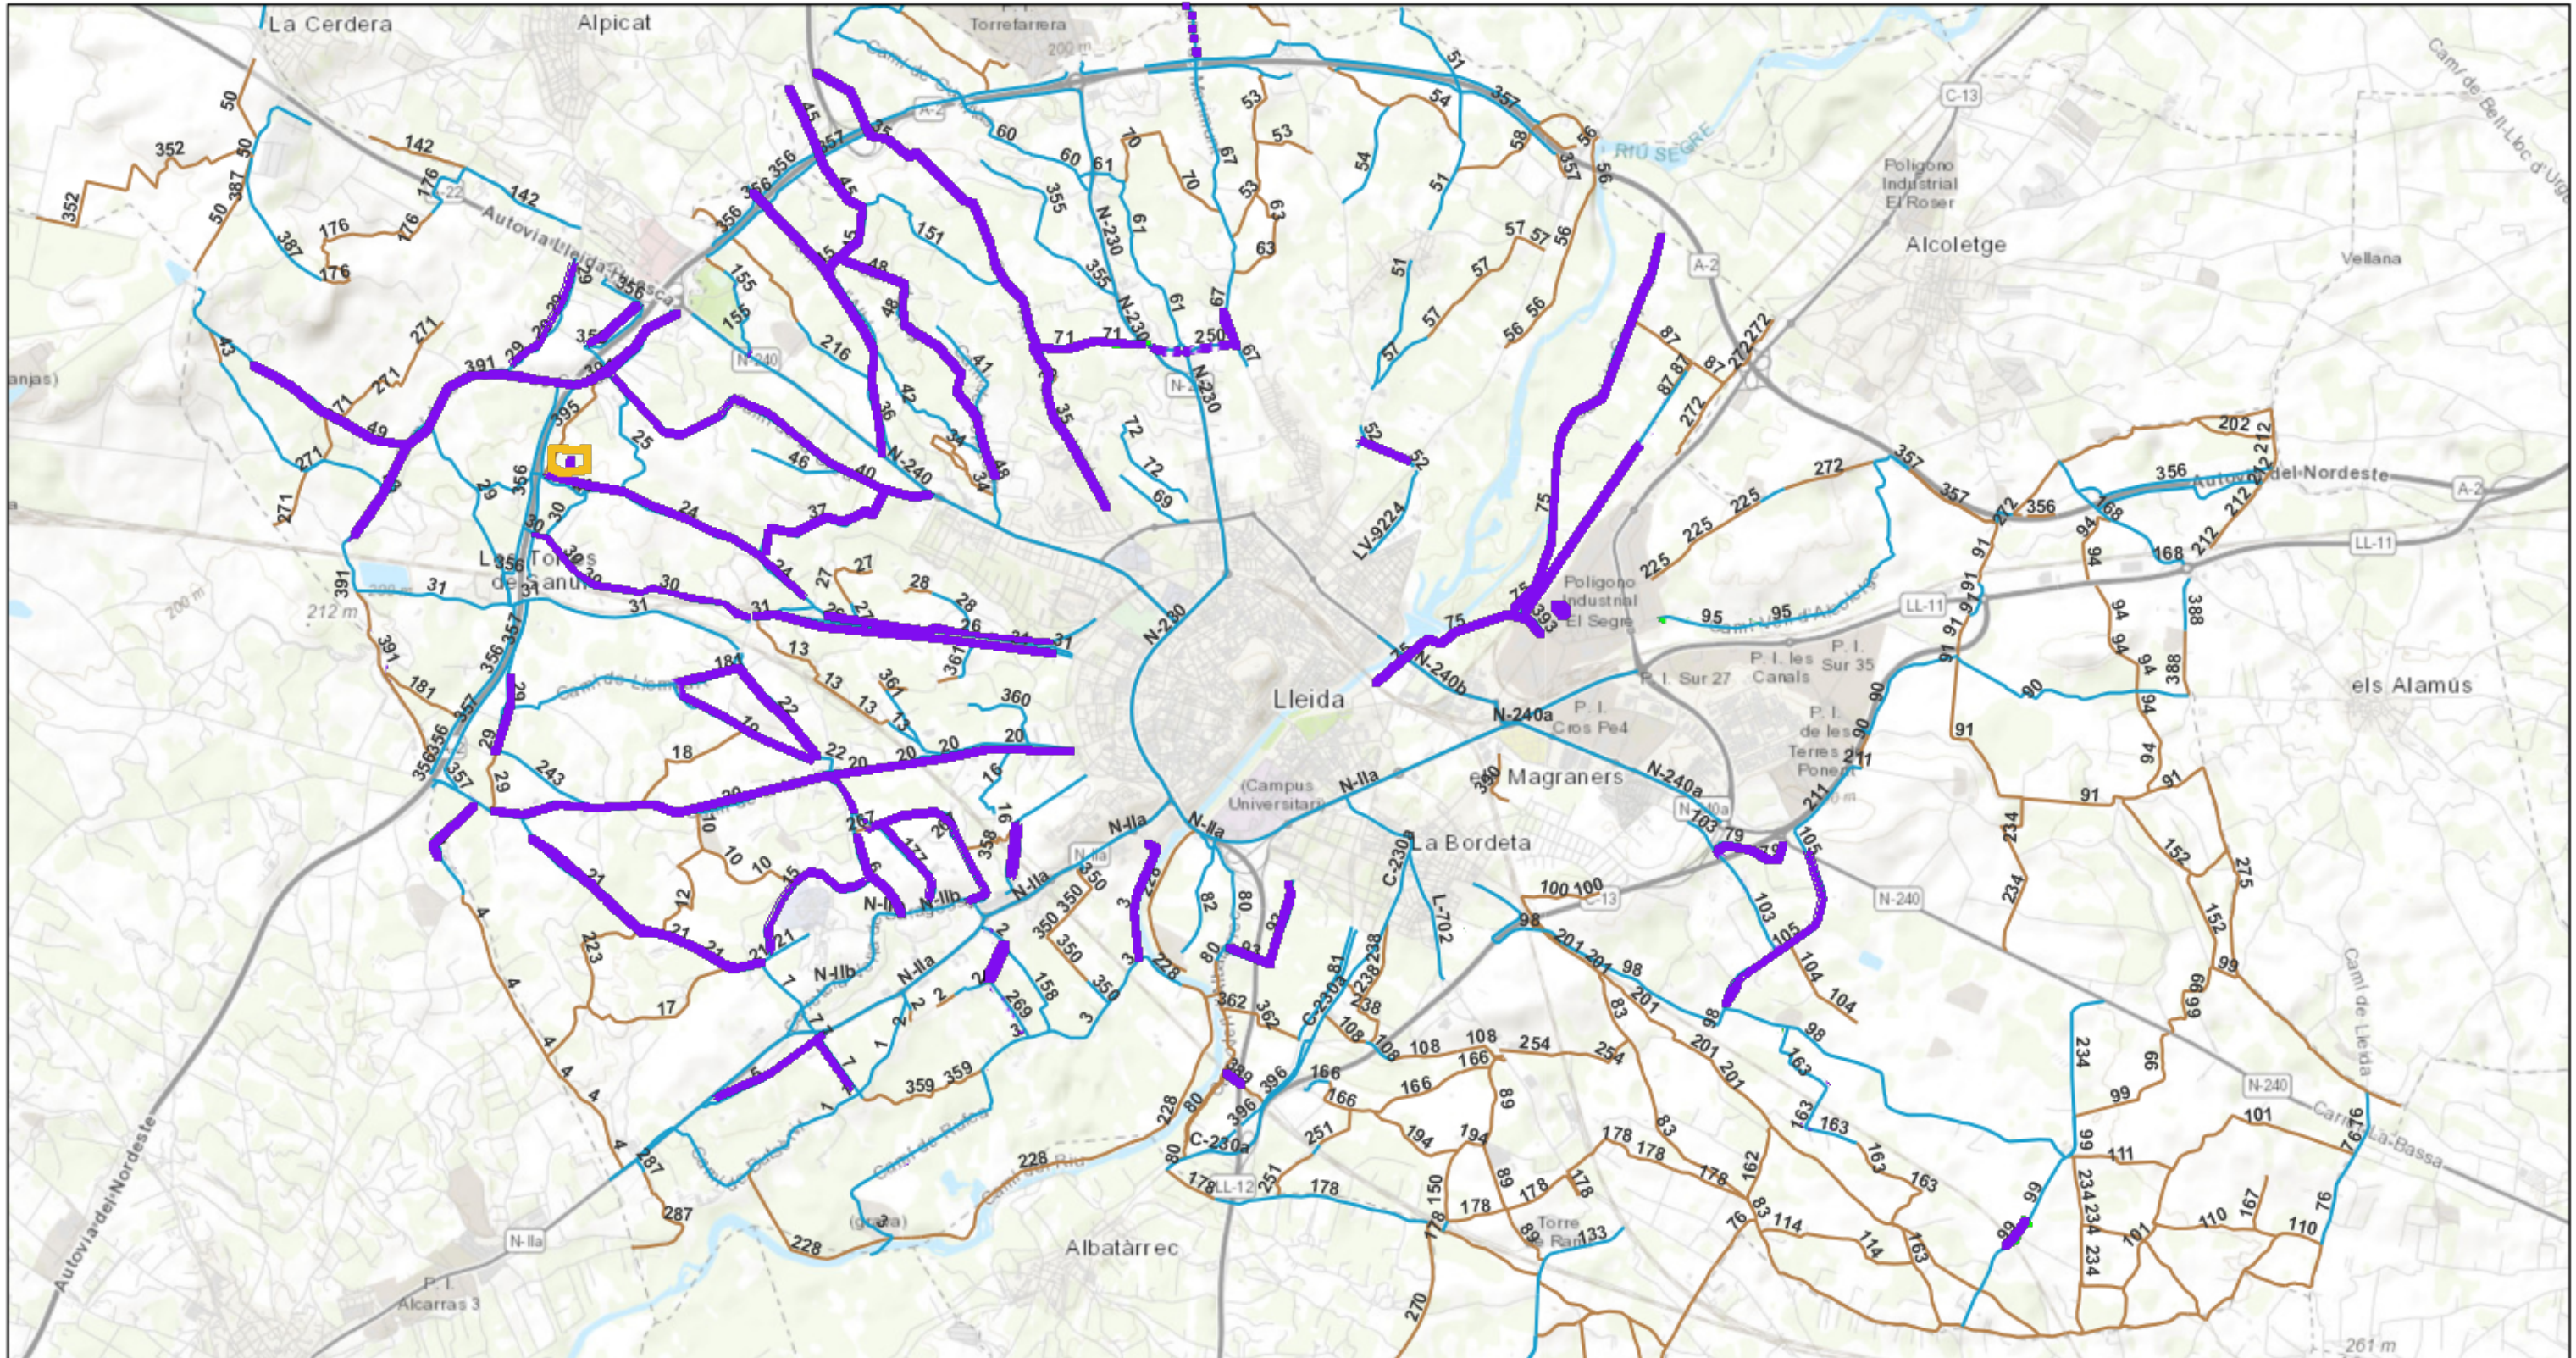

mapa web ajuntament de Lleida

26/04/2020 10:14:25

1:72,224

DESBROSSAMENT SEGON SEMESTRE 2020

Sources: Esri, HERE, Garmin, Intermap, increment P Corp., GEBCO, USGS, FAO, NPS, NRCAN, GeoBase, IGN, Kadaster NL, Ordnance Survey, Esri Japan, METI, Esri China (Hong Kong), (c) OpenStreetMap contributors, and the GIS User Community